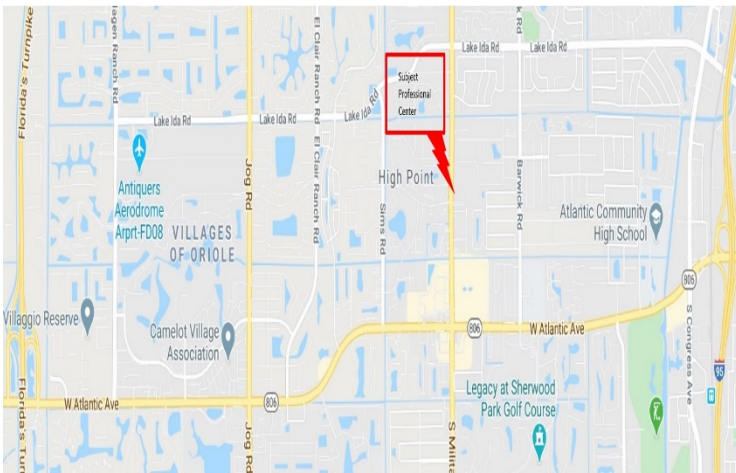

DELRAY PROFESSIONAL CENTER

14000 S. Military Trail, Delray Beach, FL

Great office building conveniently located between Lake Ida and Atlantic Blvd. along S. Military Trail. Walking distance to the US Post Office, shops, medical facilities, restaurants and much more. See details:

- In-Suite **Private Restrooms**
- **Covered** garage parking available
- Within 4 mile from the Atlantic interchange on the Florida Turnpike
- Within 3 miles from the Atlantic interchange on **I-95**
- Suites from 1,600 SF to 5,300 SF
- **$27.00**psf Modified Gross, Net of Janitorial and Electric.

FOR ADDITIONAL INFORMATION CONTACT:

CHARLIE EXELBIRT

CHARLIE@MATTISADVISORS.COM 954-309-7151

WENDY RAZIN

WRAIZIN@MATTISADVISORS.COM 954-871-9448

MATTIS ADVISORS, INC.
Commercial Real Estate Brokers
1181 S. Rogers Circle, Suite 20
WWW.MATTISADVISORS.COM