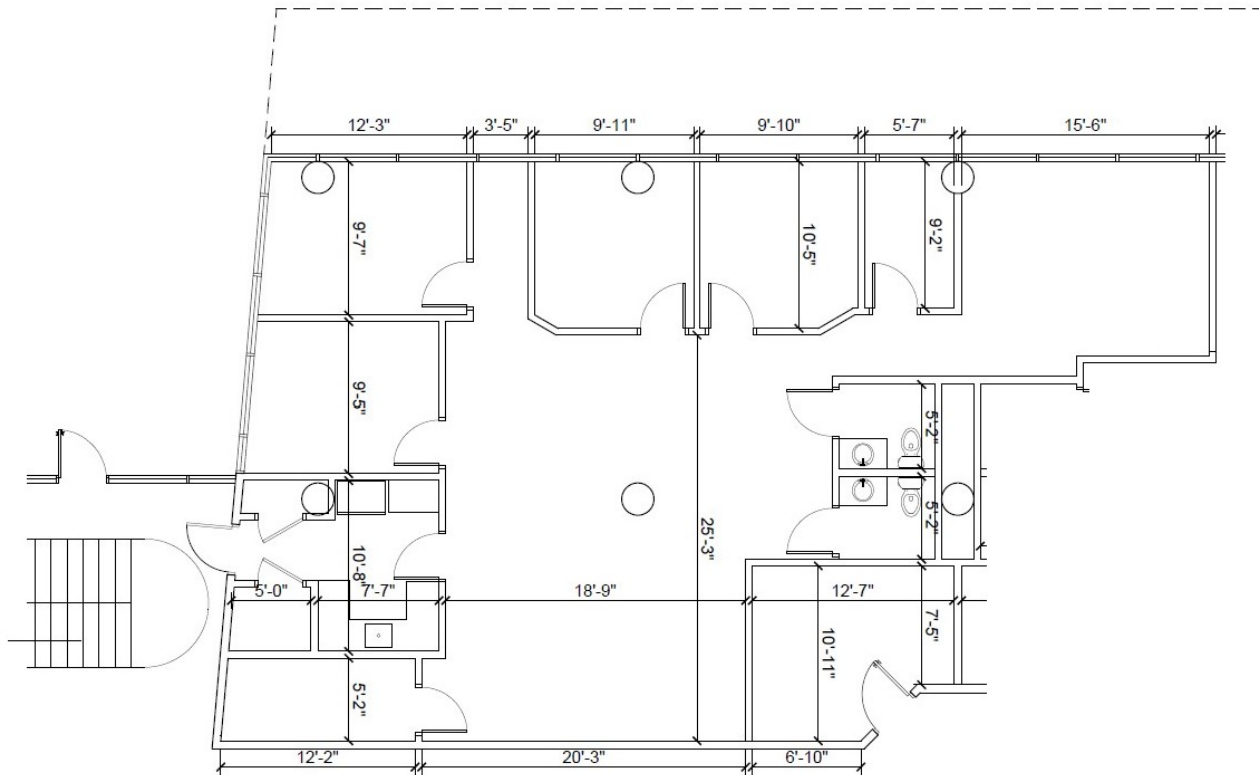

Suite 110 - 2,088 RSF

WENDY RAIZIN

WRAIZIN@MATTISADVISORS.COM

954-871-9448

CHARLIE EXELBIRT

CHARLIE@MATTISADVISORS.COM

954-309-7151