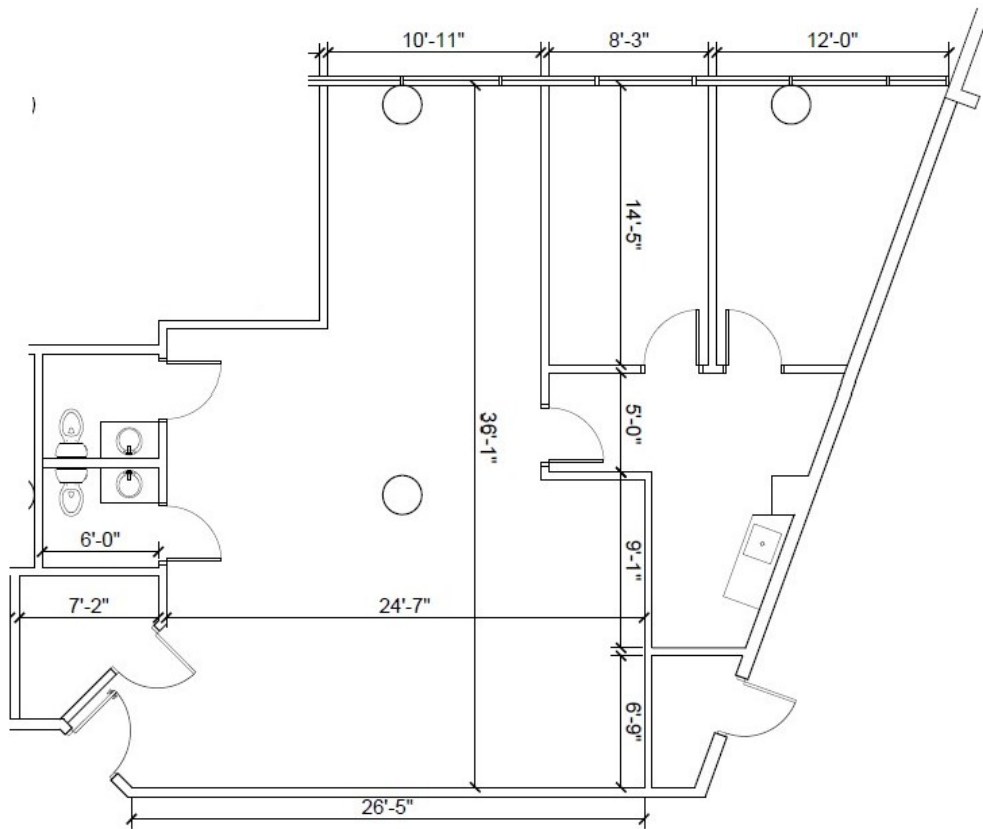

WENDY RAIZIN
WRAIZIN@MATTISADVISORS.COM
954-871-9448

CHARLIE EXELBIRT
CHARLIE@MATTISADVISORS.COM
954-309-7151