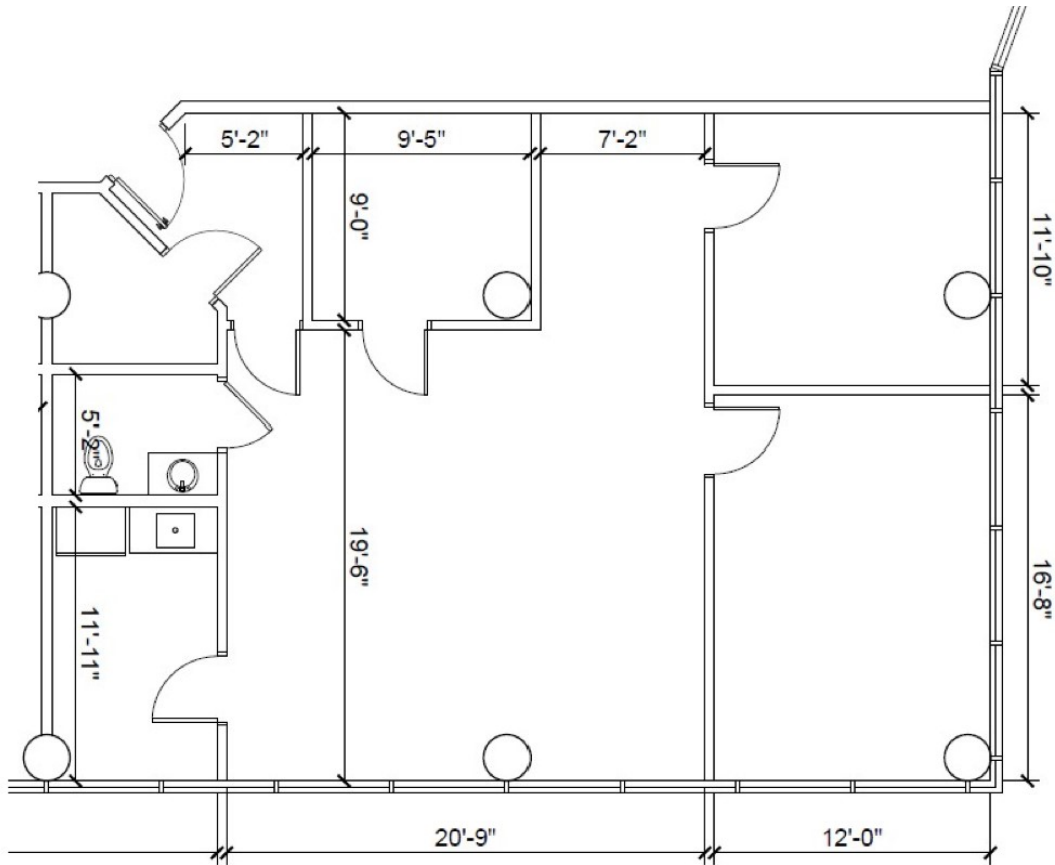

Suites 108 - 1,592 RSF

WENDY RAIZIN
WRAIZIN@MATTISADVISORS.COM
954-871-9448

CHARLIE EXELBIRT
CHARLIE@MATTISADVISORS.COM
954-309-7151