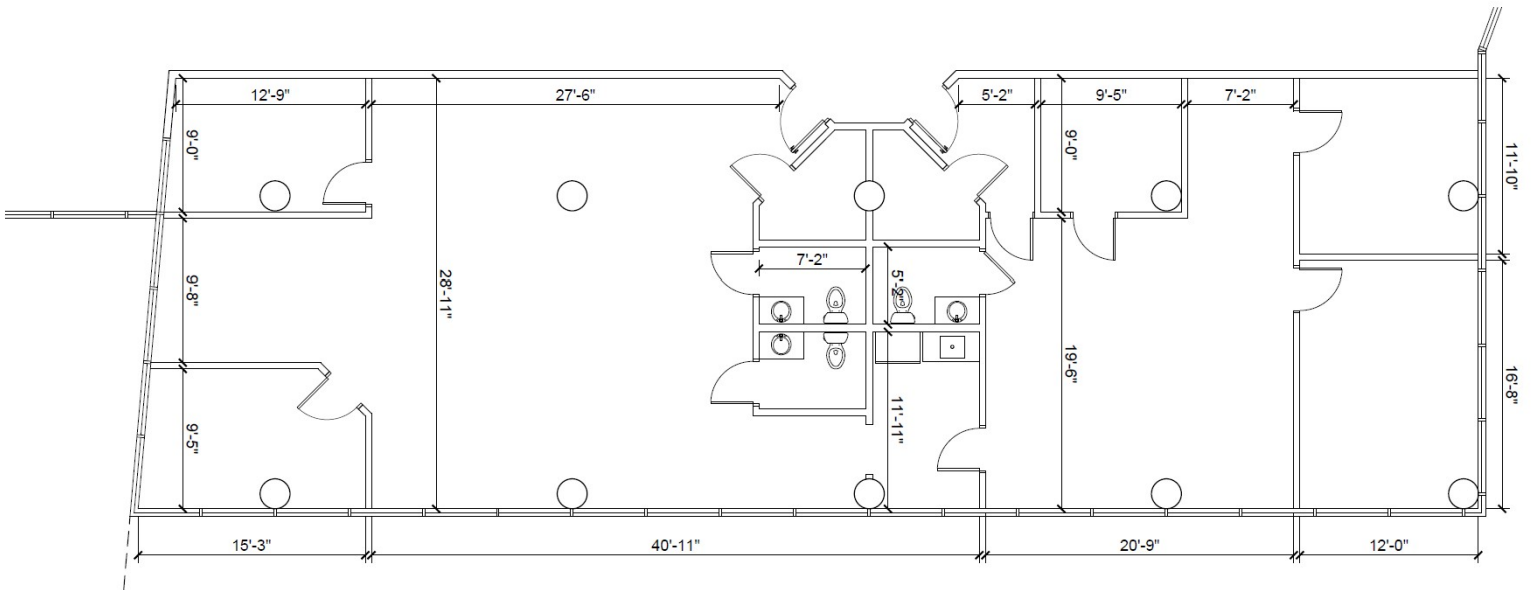

WENDY RAIZIN

WRAIZIN@MATTISADVISORS.COM

954-871-9448

CHARLIE EXELBIRT

CHARLIE@MATTISADVISORS.COM

954-309-7151