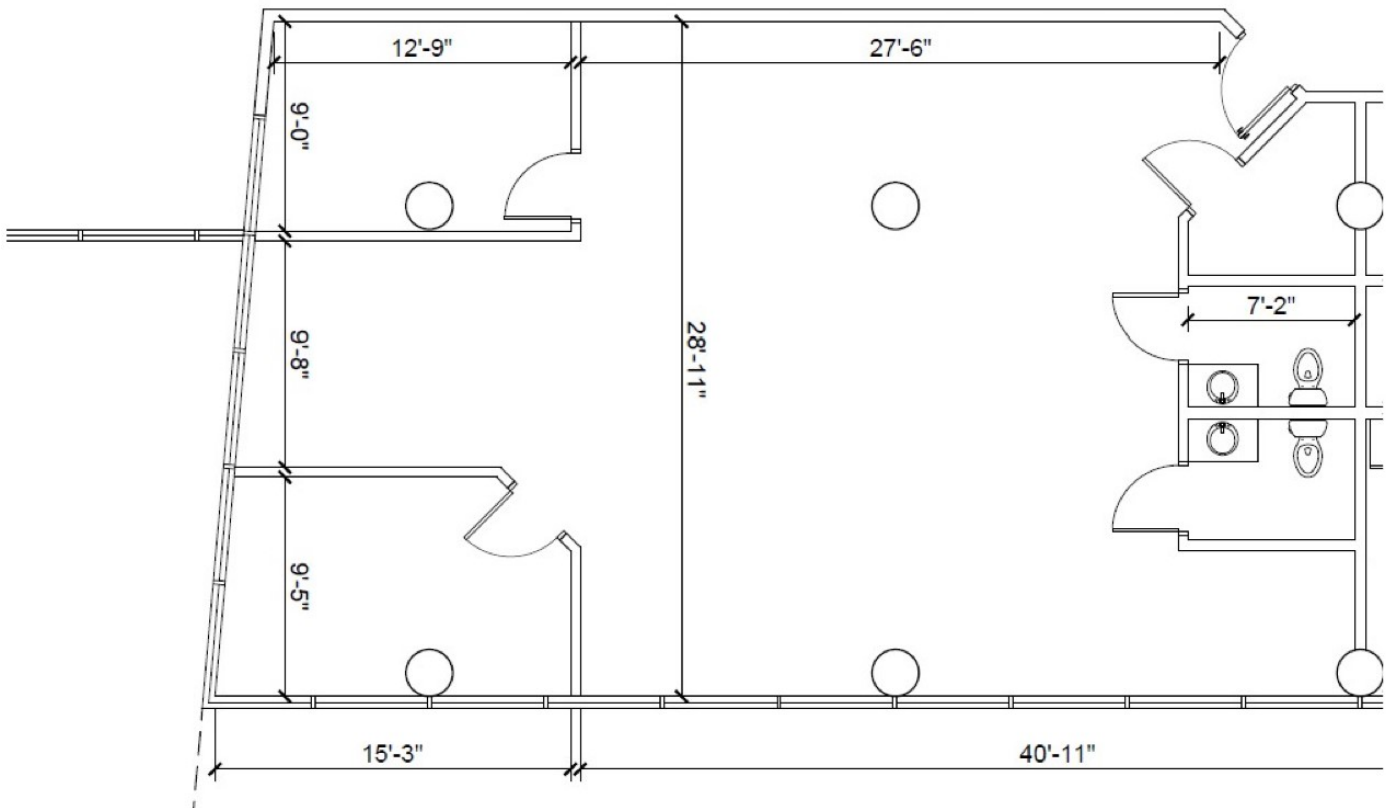

WENDY RAIZIN
WRAIZIN@MATTISADVISORS.COM
954-871-9448

CHARLIE EXELBIRT
CHARLIE@MATTISADVISORS.COM
954-309-7151