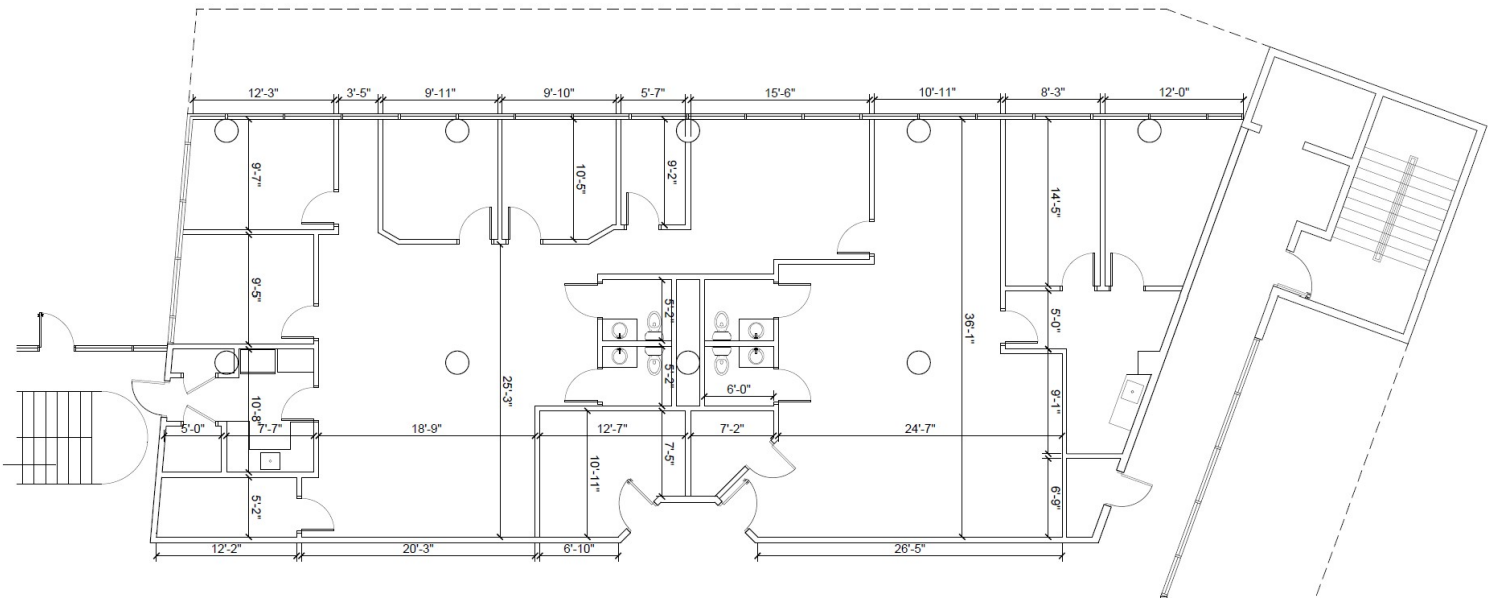

WENDY RAIZIN
WRAIZIN@MATTISADVISORS.COM
954-871-9448

CHARLIE EXELBIRT
CHARLIE@MATTISADVISORS.COM
954-309-7151